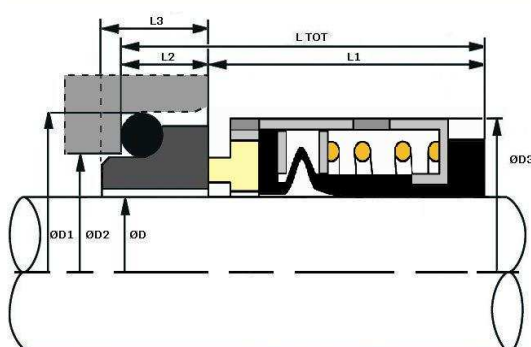

## STANDARD SIZES

High performance, medium to heavy duty, rubber bellows seal with protective stainless steel housing. Type 1724 features a non-clogging spring and self alignment capability, and features short 'O'-ring mounted seat to suit DIN 24960 / EN12756 housing sizes and L1K-U fitted length.