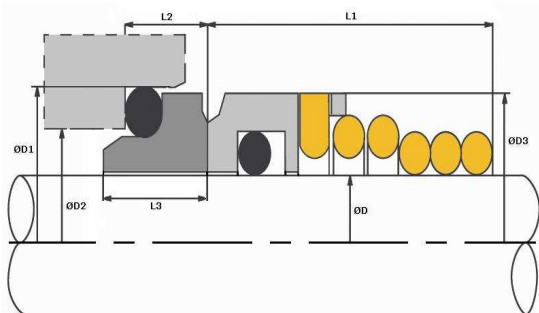

Type 12

STANDARD SIZES

Widely utilised, 'O'-Ring mounted, directional dependant, conical spring seals, for non-DIN seat housings. Suitable for a wide variety of light to medium duties.

STANDARD FACE MATERIALS
Rotary Face: Stainless Steel, Silicon Carbide.

Seat Ring: Carbon or Silicon Carbide.
OTHER FACE MATERIALS AVAILABLE

Suggested Operating Limits

Pressure 160psi Speed 15m/s
Temperature -40 to +200°C
Limits are dependant upon shaft size, shaft speed, temperature, and media to be sealed.